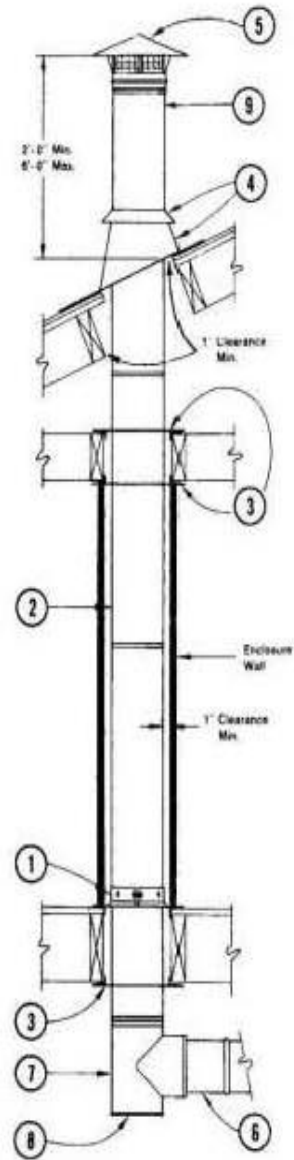

www.alggin.com

CALGARY
4540 46th Avenue SE
(403) 252-0132
sales@alggin.com

EDMONTON
12110 154 St. NW
(780) 424-0132
edmsales@alggin.com

LETHBRIDGE
1126 36 St. N
(403) 320-8732
letsales@alggin.com